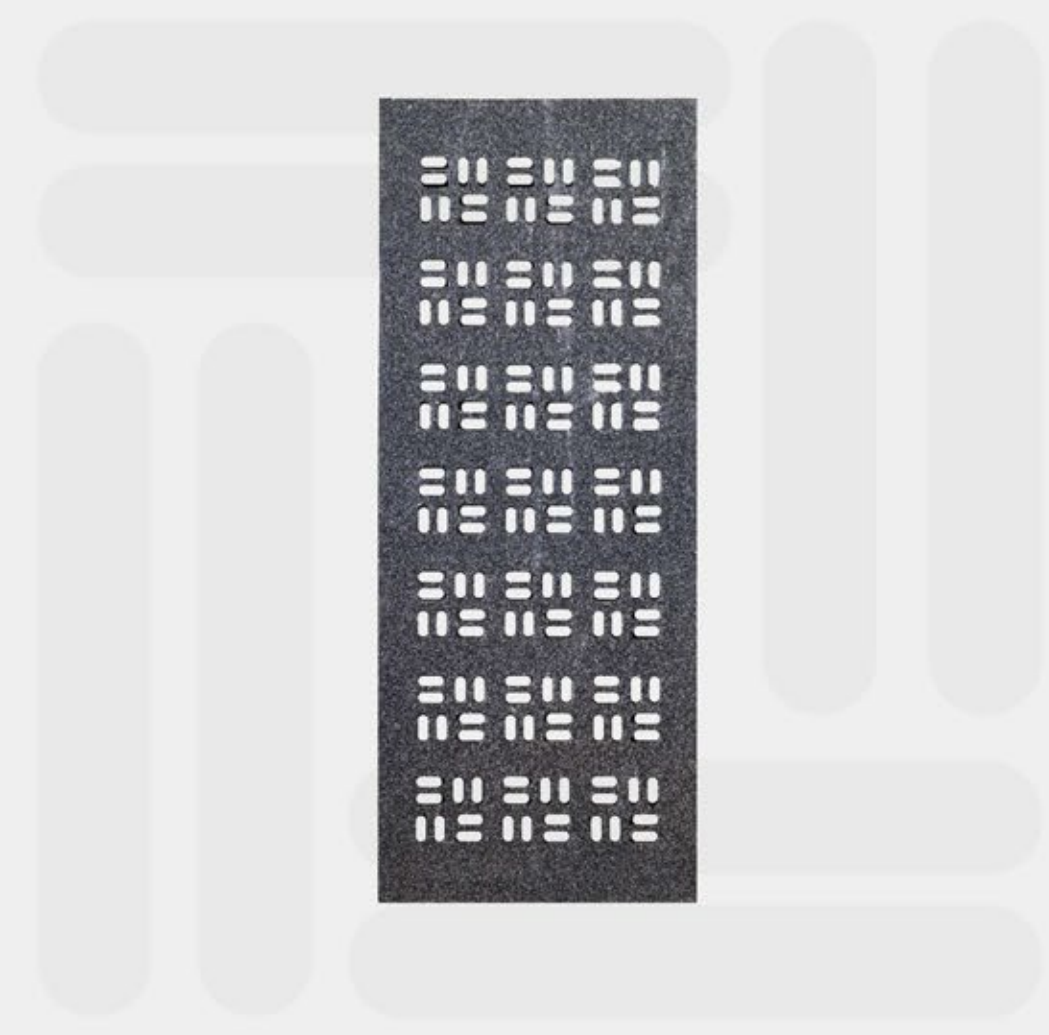

Villa At Colina Da Penha

Date: JUL 2018
Category: Housing
Clients: Private
Location: Estrada de D. João Paulino, Macau