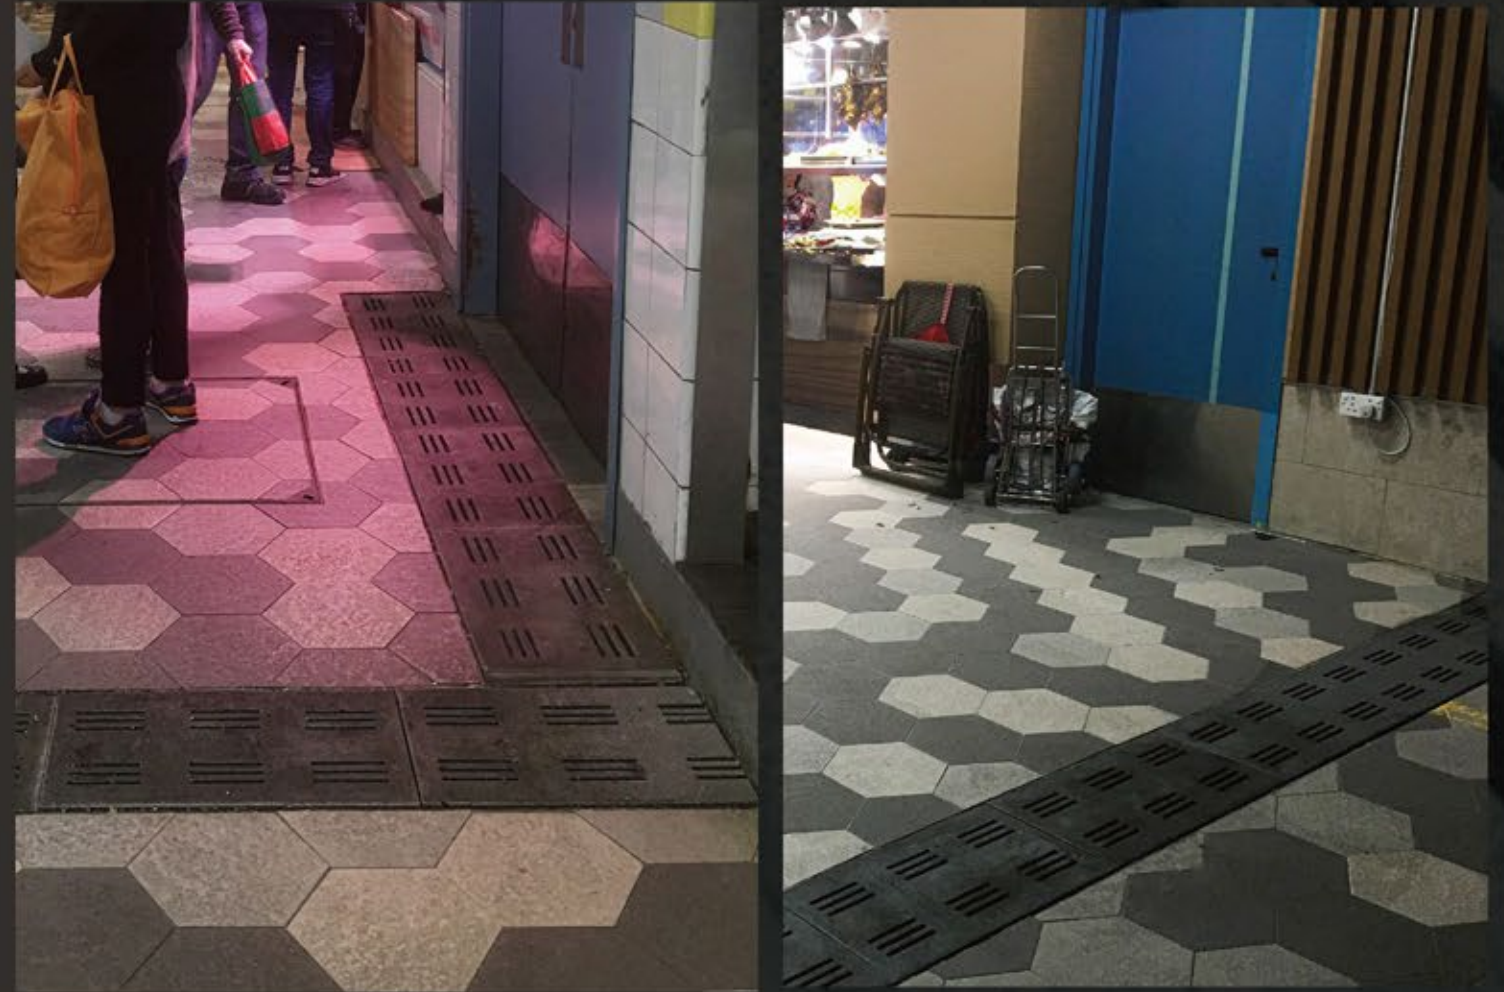

Date: OCT 2017
Category: Market
Clients: Link Asset Management Limited
Location: Tin Shui Road, Tin Shui Wai, Yuen Long, Hong Kong

/ Synthetec® Stone Grating